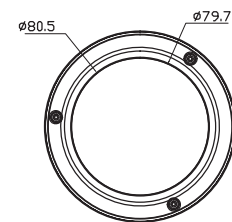

ORDER CODE

CVP5325AEIREL-IP5M/2.8 Concept Pro 5MP IP Fixed Vandal Dome Camera (2.8mm)

OTHER PRODUCTS IN RANGE

CVP5325AEIREL-IP5M/4 Concept Pro 5MP IP Fixed Vandal Dome Camera (4mm)

CVP5325AEIREL-IP5M/2.8-SD Concept Pro 5MP IP Fixed Vandal Dome Camera (2.8mm, Smoked Dome)

CVP5325AEIREL-IP5M/4-SD Concept Pro 5MP IP Fixed Vandal Dome Camera (4mm, Smoked Dome)

CVP5325DLIREL-IP8M/2.8 Concept Pro 8MP IP AI Fixed Vandal Dome Camera (2.8mm)

CVP5325DLIREL-IP8M/2.8-SD Concept Pro 8MP IP AI Fixed Vandal Dome Camera (2.8mm, Smoked Dome)

RECOMMENDED ACCESSORIES

- **CP-BASE-1-V2** Concept Pro Small Junction Box
- **CP-PM-1-V2** Concept Pro Small Pendant Mount
- **CP-VM-1-V2** Concept Pro Small Wall Mount
- **CP-PLM-V2** Concept Pro Pole Mount
- **CP-CM-V2** Concept Pro Corner Mount
- **CP-TM-1-V2** Concept Pro Small In-Ceiling/Tile Mount
- **CP-RC-V2** Concept Pro Rain Cap

DIMENSIONS

VISIT THE
Concept Pro

WEBSITE