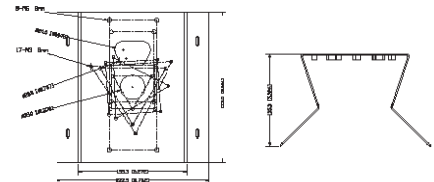

CP-CM-V2

Concept Pro Corner Mount (can be combined with CP-BASE-2-V2)