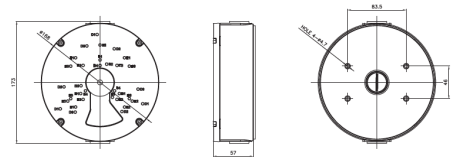

Concept Pro Small In-Ceiling/Tile Mount

DIMENSIONS

CP-BASE-1-V2

Concept Pro Small Junction Box

CP-PM-1-V2

Concept Pro Small Pendant Mount

CP-PLM-V2

Concept Pro Pole Mount (can be combined with CP-BASE-2-V2)