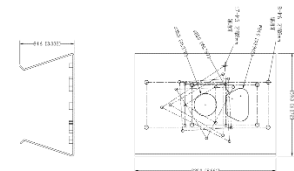

Concept Pro Small In-Ceiling/Tile Mount

DIMENSIONS

CP-BASE-1-V2

Concept Pro Small Junction Box

CP-PM-1-V2

Concept Pro Small Pendant Mount

CP-PLM-V2

Concept Pro Pole Mount (can be combined with CP-BASE-2-V2)