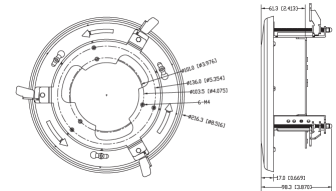

DIMENSIONS

VISIT THE
Concept Pro

WEBSITE

CVP5325AEIREL-IP5M/2.8

Concept Pro 5MP IP Fixed Vandal Dome Camera

Concept Pro

ACCESSORIES

CP-TM-1-V2

Concept Pro Small In-Ceiling/Tile Mount

DIMENSIONS

CP-BASE-1-V2

Concept Pro Small Junction Box

CP-PM-1-V2

Concept Pro Small Pendant Mount

CP-PLM-V2

Concept Pro Pole Mount (can be combined with CP-BASE-2-V2)