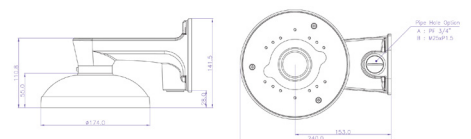

CP-WM-1-V2

Concept Pro Small Wall Mount

CP-RC-V2

Concept Pro Rain Cap