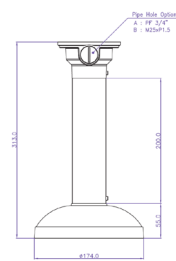

DIMENSIONS

VISIT THE
Concept Pro

WEBSITE

CVP5325AEIREL-IP5M/2.8

Concept Pro 5MP IP Fixed Vandal Dome Camera

Concept Pro

ACCESSORIES

CP-TM-1-V2

Concept Pro Small In-Ceiling/Tile Mount

DIMENSIONS

CP-BASE-1-V2

Concept Pro Small Junction Box

CP-PM-1-V2

Concept Pro Small Pendant Mount

CP-PLM-V2

Concept Pro Pole Mount (can be combined with CP-BASE-2-V2)