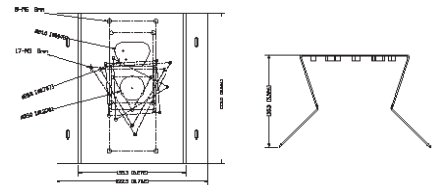

CP-CM-V2

Concept Pro Corner Mount (can be
combined with CP-BASE-2-V2)