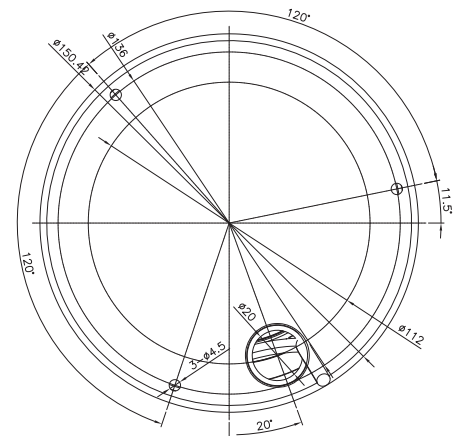

ORDER CODE

CBP6325IREL-AHD2M-2	Concept Pro 2MP AHD Enhanced Low Light Varifocal Internal Dome Camera with IR
CBP6325EL-AHD2M-2	Concept Pro 2MP AHD Enhanced Low Light Varifocal Internal Dome Camera without IR

RECOMMENDED ACCESSORIES

CP-BASE-2-V2	Concept Pro Large Junction Box
CP-WM-2-V2	Concept Pro Large Wall Mount Bracket
CP-PM-1-V2	Concept Pro Large Pendant Mount Bracket
CP-TM-V2	Concept Pro Large In-Ceiling/Tile Mount
CP-PLM-V2	Concept Pro Pole Mount Bracket
CP-CM-V2	Concept Pro Corner Mount Bracket

DIMENSIONS

VISIT THE
Concept Pro

WEBSITE