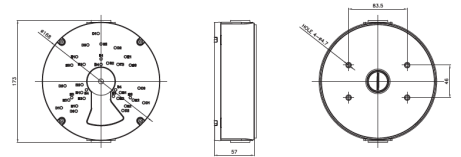

Concept Pro Large In-Ceiling/Tile
Mount

DIMENSIONS

CP-BASE-2-V2

Concept Pro Large Junction Box

CP-PM-2-V2

Concept Pro Large
Pendant Mount

CP-PLM-V2

Concept Pro Pole Mount (can be
combined with CP-BASE-2-V2)