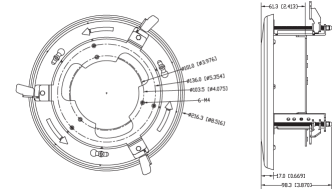

Concept Pro Large In-Ceiling/Tile
Mount

DIMENSIONS

CP-BASE-2-V2

Concept Pro Large Junction Box

CP-PM-2-V2

Concept Pro Large
Pendant Mount

CP-PLM-V2

Concept Pro Pole Mount (can be
combined with CP-BASE-2-V2)