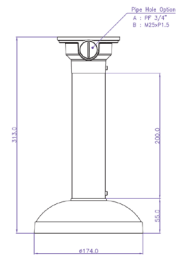

Concept Pro Large In-Ceiling/Tile
Mount

DIMENSIONS

CP-BASE-2-V2

Concept Pro Large Junction Box

CP-PM-2-V2

Concept Pro Large
Pendant Mount

CP-PLM-V2

Concept Pro Pole Mount (can be
combined with CP-BASE-2-V2)