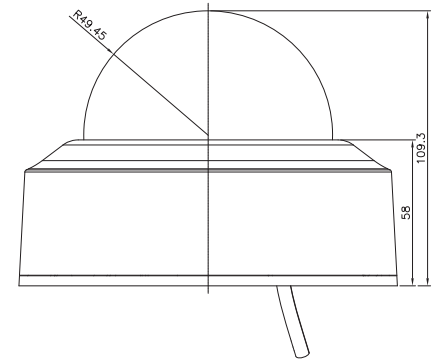

ORDER CODE

CBP6325IREL-AHD2M-2	Concept Pro 2MP AHD Enhanced Low Light Varifocal Internal Dome Camera with IR
CBP6325EL-AHD2M-2	Concept Pro 2MP AHD Enhanced Low Light Varifocal Internal Dome Camera without IR

RECOMMENDED ACCESSORIES

CP-BASE-2-V2	Concept Pro Large Junction Box
CP-WM-2-V2	Concept Pro Large Wall Mount Bracket
CP-PM-1-V2	Concept Pro Large Pendant Mount Bracket
CP-TM-V2	Concept Pro Large In-Ceiling/Tile Mount
CP-PLM-V2	Concept Pro Pole Mount Bracket
CP-CM-V2	Concept Pro Corner Mount Bracket

DIMENSIONS

VISIT THE
Concept Pro

WEBSITE