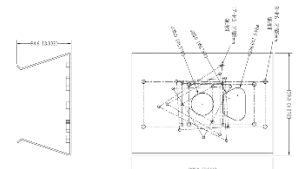

Concept Pro Large In-Ceiling/Tile
Mount

DIMENSIONS

CP-BASE-2-V2

Concept Pro Large Junction Box

CP-PM-2-V2

Concept Pro Large
Pendant Mount

CP-PLM-V2

Concept Pro Pole Mount (can be
combined with CP-BASE-2-V2)