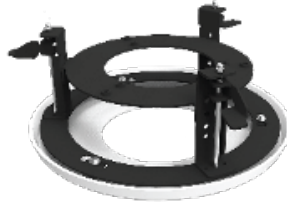

CVP5325AEIREL-IP5M/4

Concept Pro 5MP IP Fixed Vandal Dome Camera

Concept Pro

ACCESSORIES

CP-TM-1-V2

Concept Pro Small In-Ceiling/Tile Mount